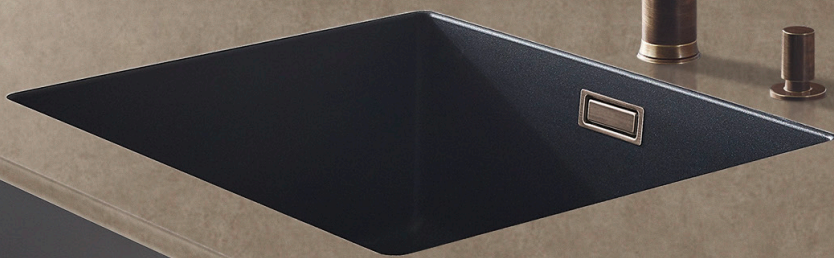

Lechner

700 Terra

*Innovation meets durability:
Our innovations 2024*